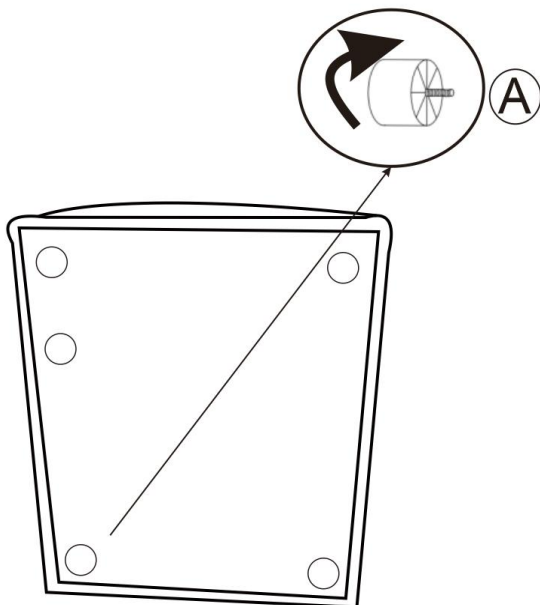

## ASSEMBLY INSTRUCTION FOR ACME FURNITURE MODEL#LV03680 #LV03690

Thank you for purchasing the quality product. Be sure to check all packing material carefully for small parts which may have come loose inside the carton during shipment. Separate, identify and count all parts and metal hardware. Compare with all parts list to be sure all parts are present. If any part(s) are missing or damaged, please contact your local furniture dealer. For efficient and speedy service, please indicate the model number and code letter of part(s) needed.

**\*\*Do not fully tighten screws until fully assembled\*\***

COMPONENT PARTS

DESCRIPTION	PART NAME	QTY(PCS)
①	L Chaise 	1
②	R Chaise 	1
④	Backrest 	2
⑤	Pillow 	4
<b>A</b>	LEG 	10

**Attention**

\*Some number parts listed on the instruction sheet may not be in parts bag as they may already be assembled.

## How to assemble:

STEP 1: Take out the legs and hardware from the sofa bottom and assembly the legs accordingly

PART 1/1

A  x5

PART 2/2

A  x5

STEP 2:

**How to assemble:**

**STEP 3:**

**FINISH:**