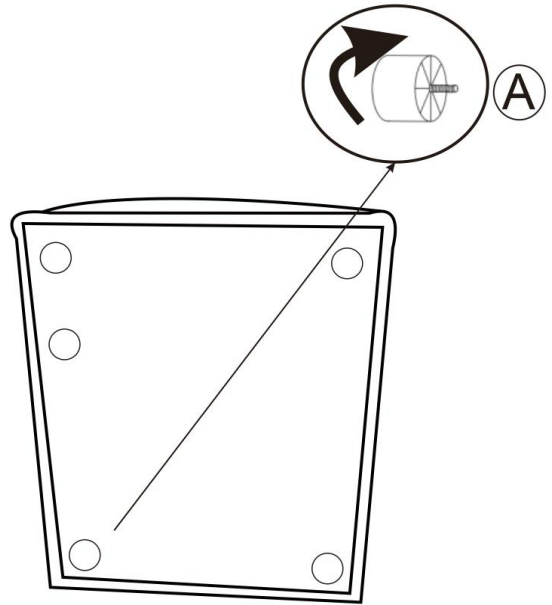

## ASSEMBLY INSTRUCTION FOR ACME FURNITURE MODEL#LV03680 #LV03690

Thank you for purchasing the quality product. Be sure to check all packing material carefully for small parts which may have come loose inside the carton during shipment. Separate, identify and count all parts and metal hardware. Compare with all parts list to be sure all parts are present. If any part(s) are missing or damaged, please contact your local furniture dealer. For efficient and speedy service, please indicate the model number and code letter of part(s) needed.

**\*\*Do not fully tighten screws until fully assembled\*\***

COMPONENT PARTS

DESCRIPTION	PART NAME	QTY(PCS)
①	L Chaise 	1
②	R Chaise 	1
④	Backrest 	2
⑤	Pillow 	4
<b>A</b>	LEG 	10

**Attention**

\*Some number parts listed on the instruction sheet may not be in parts bag as they may already be assembled.

## How to assemble:

STEP 1: Take out the legs and hardware from the sofa bottom and assembly the legs accordingly

PART 1/1

A  x5

PART 2/2

A  x5

STEP 2:

**How to assemble:**

**STEP 3:**

**FINISH:**