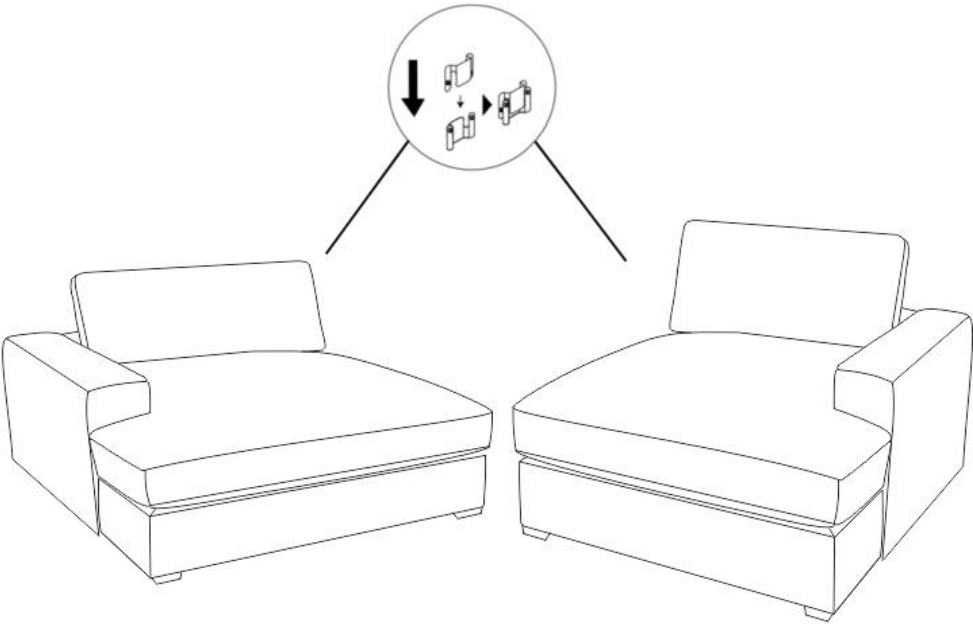

## ASSEMBLY INSTRUCTION FOR ACME FURNITURE MODEL#LV03680 #LV03690

Thank you for purchasing the quality product. Be sure to check all packing material carefully for small parts which may have come loose inside the carton during shipment. Separate, identify and count all parts and metal hardware. Compare with all parts list to be sure all parts are present. If any part(s) are missing or damaged, please contact your local furniture dealer. For efficient and speedy service, please indicate the model number and code letter of part(s) needed.

**\*\*Do not fully tighten screws until fully assembled\*\***

COMPONENT PARTS

DESCRIPTION	PART NAME	QTY(PCS)
①	L Chaise 	1
②	R Chaise 	1
④	Backrest 	2
⑤	Pillow 	4
<b>A</b>	LEG 	10

**Attention**

\*Some number parts listed on the instruction sheet may not be in parts bag as they may already be assembled.

## How to assemble:

STEP 1: Take out the legs and hardware from the sofa bottom and assembly the legs accordingly

PART 1/1

A  x5

PART 2/2

A  x5

STEP 2:

**How to assemble:**

**STEP 3:**

**FINISH:**