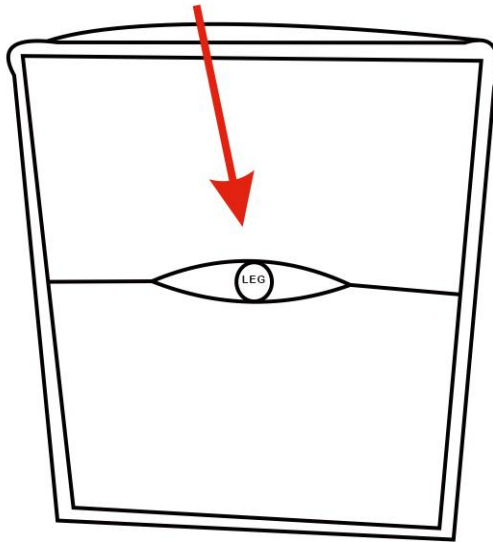

## ASSEMBLY INSTRUCTION FOR ACME FURNITURE MODEL#LV03680 #LV03690

Thank you for purchasing the quality product. Be sure to check all packing material carefully for small parts which may have come loose inside the carton during shipment. Separate, identify and count all parts and metal hardware. Compare with all parts list to be sure all parts are present. If any part(s) are missing or damaged, please contact your local furniture dealer. For efficient and speedy service, please indicate the model number and code letter of part(s) needed.

**\*\*Do not fully tighten screws until fully assembled\*\***

COMPONENT PARTS

DESCRIPTION	PART NAME	QTY(PCS)
①	L Chaise 	1
②	R Chaise 	1
④	Backrest 	2
⑤	Pillow 	4
<b>A</b>	LEG 	10

**Attention**

\*Some number parts listed on the instruction sheet may not be in parts bag as they may already be assembled.

## How to assemble:

STEP 1: Take out the legs and hardware from the sofa bottom and assembly the legs accordingly

PART 1/1

A  x5

PART 2/2

A  x5

STEP 2:

**How to assemble:**