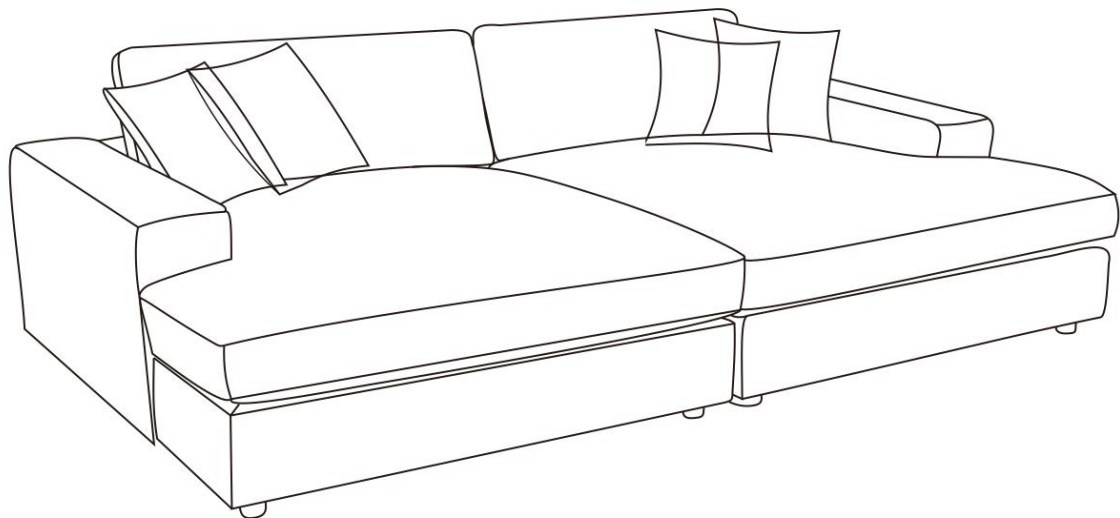

## ASSEMBLY INSTRUCTION FOR ACME FURNITURE MODEL#LV03680 #LV03690

Thank you for purchasing the quality product. Be sure to check all packing material carefully for small parts which may have come loose inside the carton during shipment. Separate, identify and count all parts and metal hardware. Compare with all parts list to be sure all parts are present. If any part(s) are missing or damaged, please contact your local furniture dealer. For efficient and speedy service, please indicate the model number and code letter of part(s) needed.

**\*\*Do not fully tighten screws until fully assembled\*\***

COMPONENT PARTS

DESCRIPTION	PART NAME	QTY(PCS)
①	L Chaise 	1
②	R Chaise 	1
④	Backrest 	2
⑤	Pillow 	4
<b>A</b>	LEG 	10

**Attention**

\*Some number parts listed on the instruction sheet may not be in parts bag as they may already be assembled.

## How to assemble:

STEP 1: Take out the legs and hardware from the sofa bottom and assembly the legs accordingly

PART 1/1

A  x5

PART 2/2

A  x5

STEP 2:

**How to assemble:**